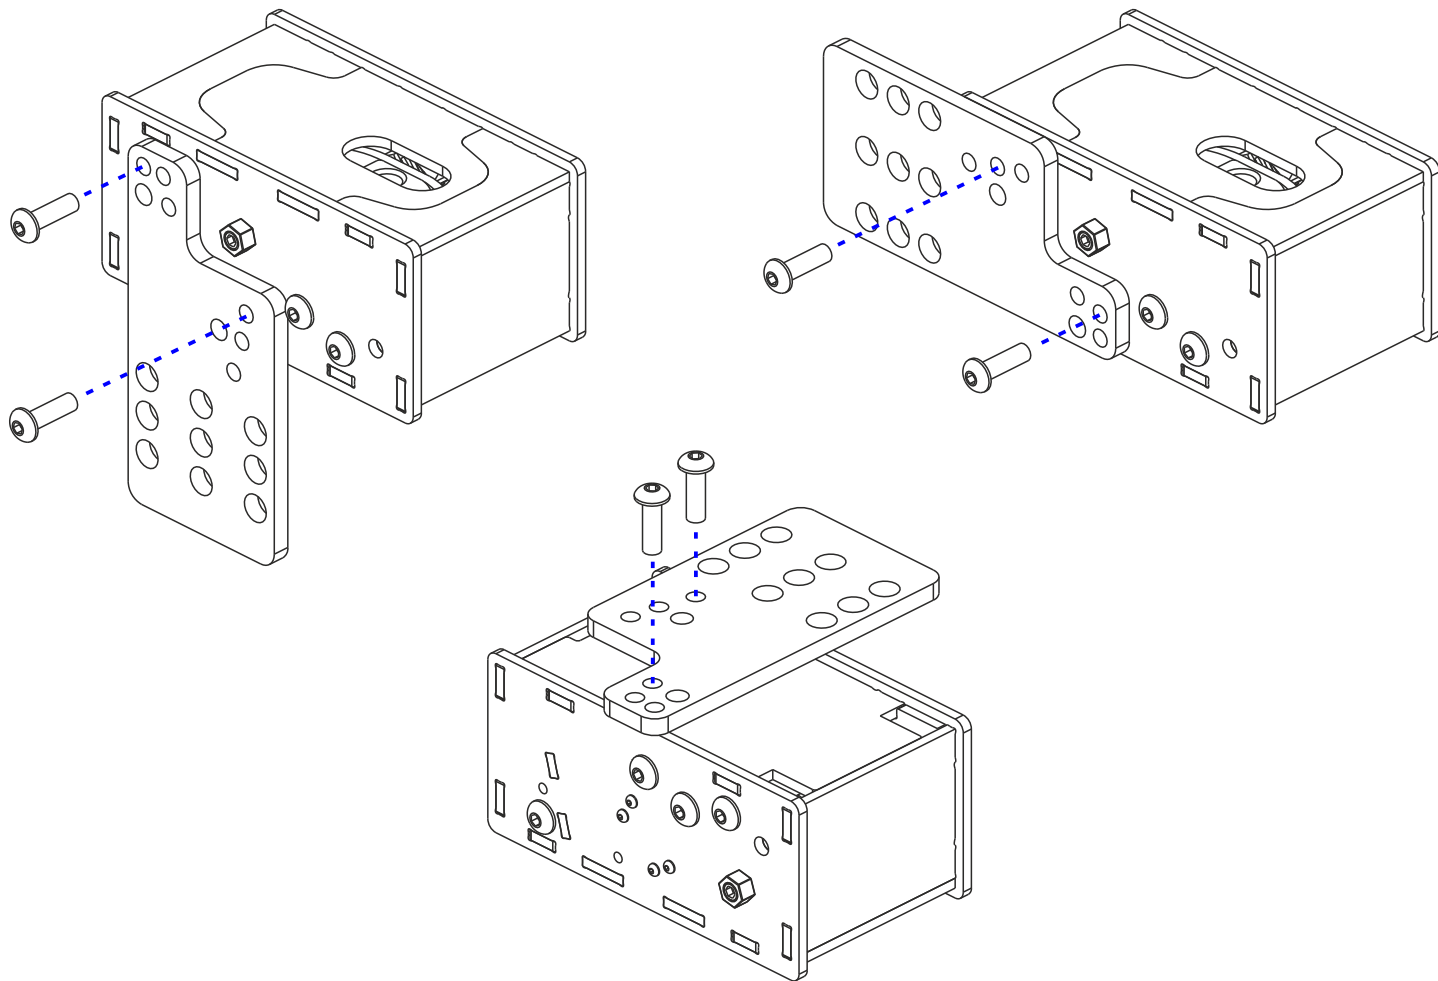

Aiologs Sequential Shifter

User Manual

The driver is install automatically
Reconnect device after installation

Software for control lightning
<https://shop.aiologs.net/files/led.zip>

Customers service
aiologs.net@gmail.com

Mounting options

Mounting plate

Mounting available
on left & right side

Mounting options

Clamp